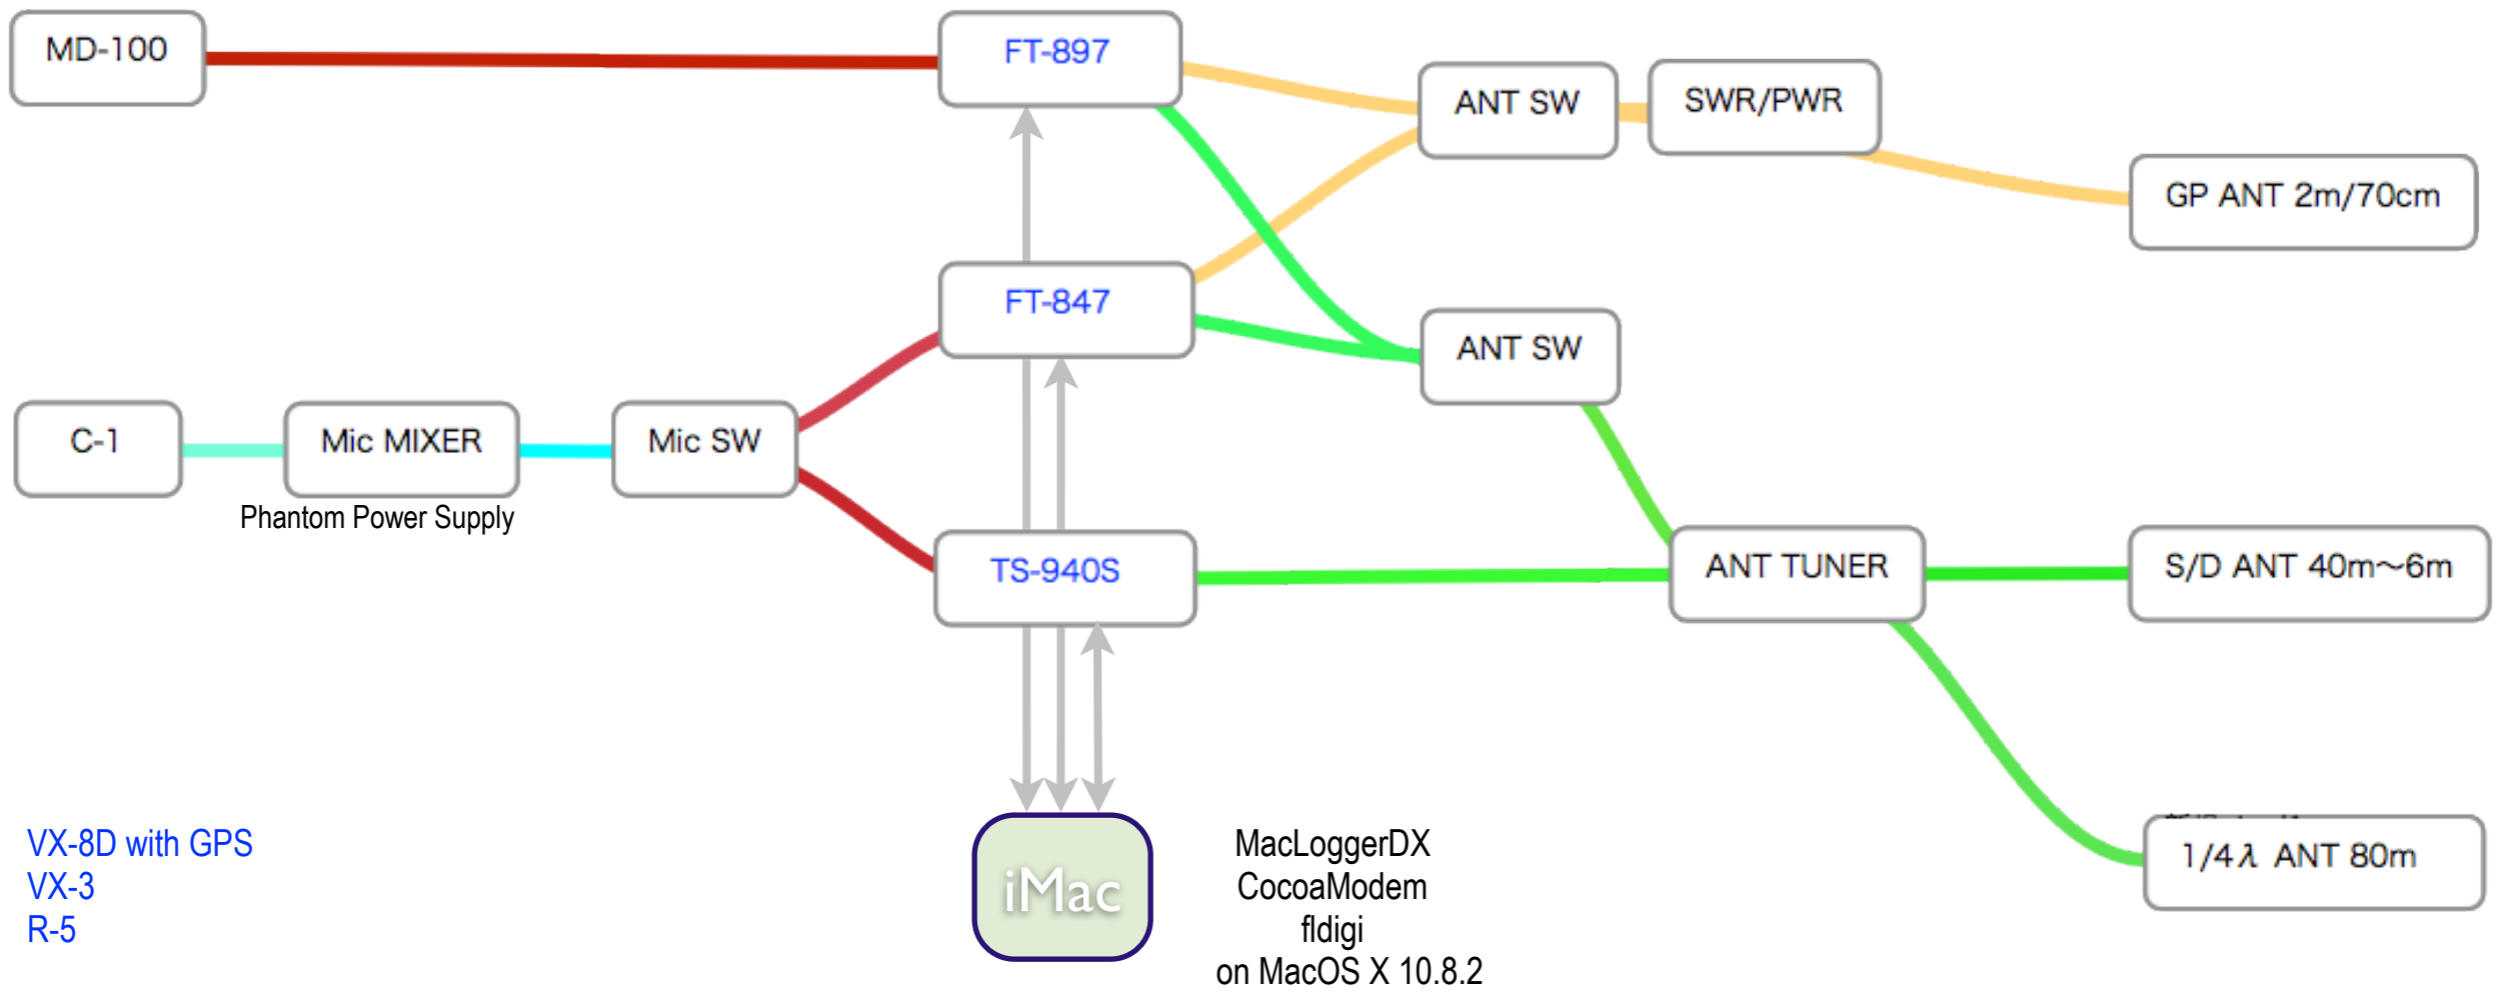

# Radio System Flowchart

JG1BVX

VX-8D with GPS  
VX-3  
R-5

MacLoggerDX  
CocoaModem  
fldigi  
on MacOS X 10.8.2

- Unbalanced Microphone Line
- Balanced Microphone Line
- V/UHF RF Line
- HF RF Line
- ↔ CAT CTR / CW RTTY I/F